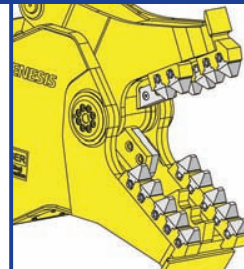

Demolition Recycler (GDR)

FEATURES

- 1 Reverse-mounted cylinder protects cylinder rod from debris
- 2 Tight fit between the cylinder, body and upper jaw minimizes the risk of debris damaging internal components
- 3 360° rotation comes standard with every GDR
- 4 Combination of a large-bore cylinder and a regeneration valve eliminates the need for an intensifier and a complex hydraulic system
- 5 Built with Weldom steel for the best combination of structural strength and wear durability
- 6 Heavy-duty pivot design with recessed end caps provides structural strength and long-term durability
- 7 Indexable blades provide two useable cutting edges
- 8 Extended chin aids in positioning concrete for processing
- 9 Bolt-on teeth and blades reduce maintenance time
- 10 Weld-on tooth and blade pockets greatly improve the ability to maintain the jaws, extending the GDR's useful life
- 11 Extended upper plate aids in positioning concrete for processing

Shear Jaws

- APPLICATIONS**
- Concrete Recycling
 - C&D Processing
 - Rebar
 - Demolition

Cracker Jaws

- APPLICATIONS**
- Demolition
 - Concrete Recycling
 - C&D Processing
 - Rebar

Pulverizer Jaws

- APPLICATIONS**
- Demolition
 - Bridge Demolition
 - Structural Steel
 - Rebar
 - Wire
 - Aluminum
 - Copper

Model Number	Weight* (lbs.)	Jaw Opening (ins.)	Jaw Depth (ins.)	Tip Force at 5000 psi (tons)	Typical Reach (ft. ins.)	Minimum Excavator Wt. Stick Mounted (lbs.)
GDR 150	3,450	26	25	85	64	28,000
GDR 200	5,500	35	32	115	77	45,000
GDR 300	7,900	43	39	147	89	70,000