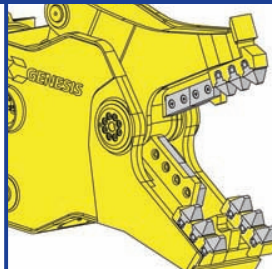

Demolition Recycler (GDR)

FEATURES

- 1 Reverse-mounted cylinder protects cylinder rod from debris
- 2 Tight fit between the cylinder, body and upper jaw minimizes the risk of debris damaging internal components
- 3 360° rotation comes standard with every GDR
- 4 Combination of a large-bore cylinder and a regeneration valve eliminates the need for an intensifier and a complex hydraulic system
- 5 Built with Weldom steel for the best combination of structural strength and wear durability
- 6 Heavy-duty pivot design with recessed end caps provides structural strength and long-term durability
- 7 Indexable blades provide two useable cutting edges
- 8 Extended chin aids in positioning concrete for processing
- 9 Bolt-on teeth and blades reduce maintenance time
- 10 Weld-on tooth and blade pockets greatly improve the ability to maintain the jaws, extending the GDR's useful life
- 11 Extended upper plate aids in positioning concrete for processing

Shear Jaws

- APPLICATIONS**
- Concrete Recycling
 - C&D Processing
 - Rebar
 - Demolition

Cracker Jaws

- APPLICATIONS**
- Demolition
 - Concrete Recycling
 - C&D Processing
 - Rebar

Pulverizer Jaws

- APPLICATIONS**
- Demolition
 - Bridge Demolition
 - Structural Steel
 - Rebar
 - Wire
 - Aluminum
 - Copper

Model Number	Weight* (lbs.)	Jaw Opening (ins.)	Jaw Depth (ins.)	Tip Force at 5000 psi (tons)	Typical Reach (ft. ins.)	Minimum Excavator Wt. Stick Mounted (lbs.)
GDR 150	3,450	26	25	85	64	28,000
GDR 200	5,500	35	32	115	77	45,000
GDR 300	7,900	43	39	147	89	70,000