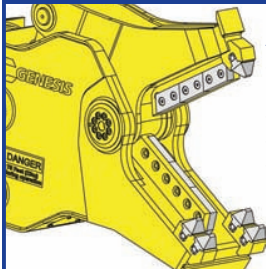

Demolition Recycler (GDR)

FEATURES

- 1 Reverse-mounted cylinder protects cylinder rod from debris
- 2 Tight fit between the cylinder, body and upper jaw minimizes the risk of debris damaging internal components
- 3 360° rotation comes standard with every GDR
- 4 Combination of a large-bore cylinder and a regeneration valve eliminates the need for an intensifier and a complex hydraulic system
- 5 Built with Weldom steel for the best combination of structural strength and wear durability
- 6 Heavy-duty pivot design with recessed end caps provides structural strength and long-term durability
- 7 Indexable blades provide two useable cutting edges
- 8 Extended chin aids in positioning concrete for processing
- 9 Bolt-on teeth and blades reduce maintenance time
- 10 Weld-on tooth and blade pockets greatly improve the ability to maintain the jaws, extending the GDR's useful life
- 11 Extended upper plate aids in positioning concrete for processing

Shear Jaws

- APPLICATIONS**
- Concrete Recycling
 - C&D Processing
 - Rebar
 - Demolition

Cracker Jaws

- APPLICATIONS**
- Demolition
 - Concrete Recycling
 - C&D Processing
 - Rebar

Pulverizer Jaws

- APPLICATIONS**
- Demolition
 - Bridge Demolition
 - Structural Steel
 - Rebar
 - Wire
 - Aluminum
 - Copper

Model Number	Weight* (lbs.)	Jaw Opening (ins.)	Jaw Depth (ins.)	Tip Force at 5000 psi (tons)	Typical Reach (ft. ins.)	Minimum Excavator Wt. Stick Mounted (lbs.)
GDR 150	3,450	26	25	85	64	28,000
GDR 200	5,500	35	32	115	77	45,000
GDR 300	7,900	43	39	147	89	70,000